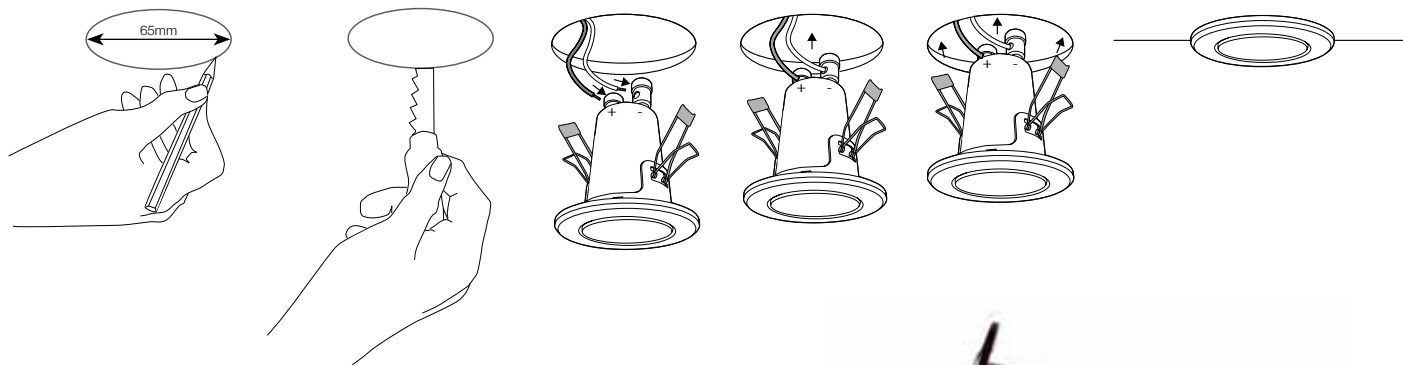

Features and Benefits

- Quick and easy discreet flush-fitment to walls or ceilings.
- CP (Controlled Performance) rear enclosures for improved sonic consistency regardless of interior wall or ceiling construction.
- The CPC120 can be specified with four different grille bezel options.
 - * Brushed Steel
 - * White
 - * Chrome
 - * Brass
- Conventional fitment clips offer quick and simple installation.

Applications

- In any room where discreet superior audio quality is required.

monitoraudio.co.uk

CPC120

Installation guide

Follow these quick and easy steps for installation:

Specifications

Model	CPC-120
Frequency Response	100Hz – 20kHz
Impedance (nominal)	8 ohms
Sensitivity (1W@1m)	85dB
Maximum SPL (single unit in free space)	101.9dB
Recommended Crossover Frequency	200Hz
Power Handling (RMS)	20W 50W (using crossover)
Recommended Amp Requirements	5-20W 5-50W (using crossover)
Drive Unit Complement	1 x 2" Full range micro-driver
Overall Diameter	80 mm (3 1/8")
Overall Depth	96 mm (3 3/4")
Cut-out Hole Diameter	65 mm (2 1/2")
Mounting Depth	91.5 mm (3 5/8")
Fixing Type	2 x Spring clip fixing
Cable Connection	Gold plated 'push' type terminals
Construction Materials	Steel bezel / aluminium enclosure
Weight kg (lbs)	0.19 Kg (0.42 lb)