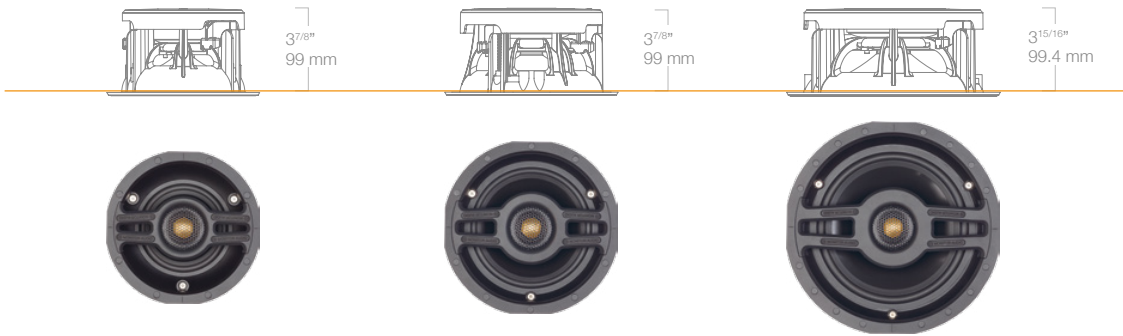

Slim

Having a physical depth of less than 4" / 100 mm, the Slim models are perfect for easy installation in many more locations, being ideal for standard stud walls and where depth is restricted. Integrating the bass driver basket with the frame, our engineers have reduced overall speaker size by 25% over conventional speakers without any performance penalty.

In-Ceiling / In-Wall

CS140 Round / Square

CS160 Round / Square

CS180 Round / Square

Sensitivity (1W@1m)	85 dB	88 dB	90 dB
Cut Out Diameter	5 ^{7/8} " / 149 mm	6 ^{11/16} " / 170 mm	8 ^{3/8} " / 213 mm
Mounting Depth	3 ^{7/8} " / 99 mm	3 ^{7/8} " / 99 mm	3 ^{15/16} " / 99.4 mm
Power Handling (RMS)	50 W	70 W	120 W
Impedance	6 ohms	6 ohms	6 ohms
Driver Size & Technology	4" MMP II driver 1" C-CAM pivoting Gold Dome tweeter	6" MMP II driver 1" C-CAM pivoting Gold Dome tweeter	8" MMP II driver 1" C-CAM pivoting Gold Dome tweeter
Pre-Construction Bracket	CB4 (Pink)	CB5 (Blue)	CB6 (Purple)
Back Box	CCBOX-R	CCBOX-R / CMBOX-R	CCBOX-R / CMBOX-R

NOTE : All Slim models can be ordered as a **round** or **square** grille option.

SPECIFICATIONS

These specifications are supplied to aid installers to select which product is the best fit for their project. All Monitor Audio Custom Install products have CAD files available, ideal for architectural drawings. These can be found along with individual product or range information on our website.